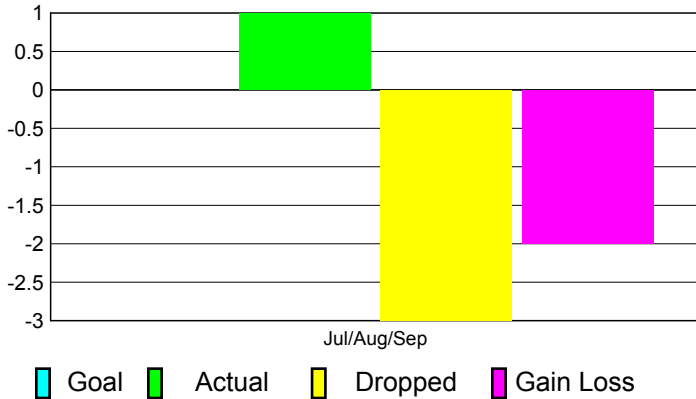

2011-2012 GMT Reports for District (or Undistricted) **District 321B2**

GMT: **VINOD KHANNA**

Location: **INDIA**

GMT CA: **6**

CLUBS

Club Results
2011-2012

Clubs
2010-2011

Month	New Club Goal	Actual New Clubs	Actual Dropped Clubs	Gain/Loss of Clubs	Gain/Loss of Clubs
Jul/Aug/Sep		1	-3	-2	2
Totals		1	-3	-2	2

Club Results 2011-2012

Goal, New, Dropped, Gain/Loss

Comparison of Club Gain/Loss

Current Year Compared to the Previous Year

YTD Status Quo Clubs 2011-2012

Status Quo Clubs Compared to Status Quo Members

MEMBERSHIP