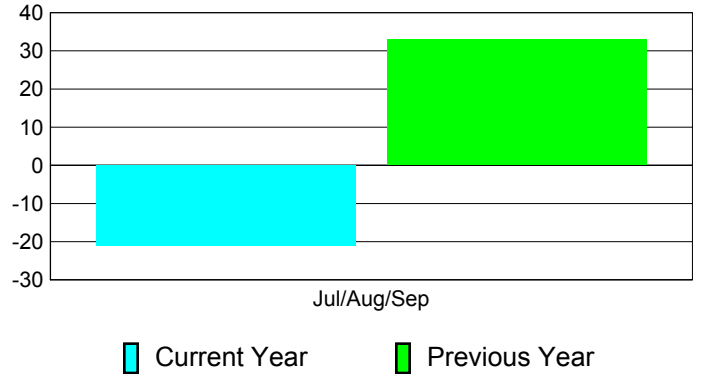

Membership Results
2011-2012

Membership
2010-2011

Month	Net Memb Goal	Actual New Memb	Actual Dropped Memb	Gain/Loss of Memb	Gain/Loss of Memb
Jul/Aug/Sep		58	-79	-21	33
Totals		58	-79	-21	33

Membership Results 2011-2012

Goal, New, Dropped, Gain/Loss

Comparison of Membership Gain/Loss

Current Year Compared to the Previous Year

Gender Comparison 2011-2012

Male Female