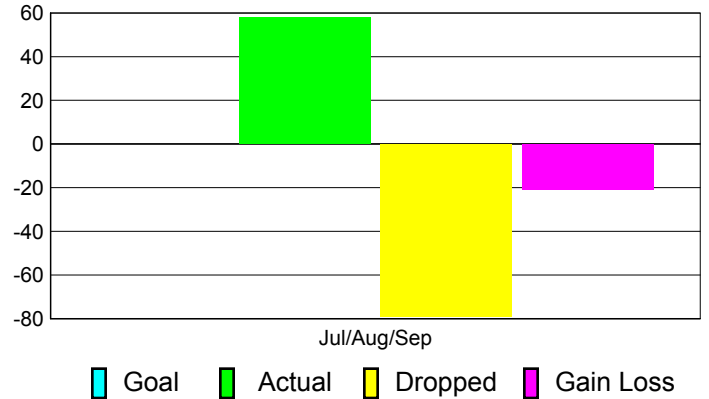

Membership Results 2011-2012

Goal, New, Dropped, Gain/Loss