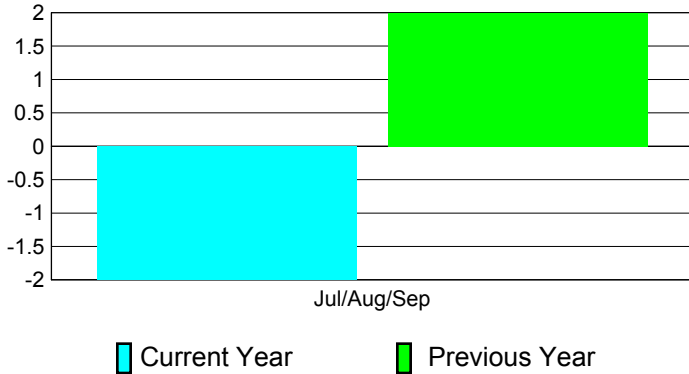

2011-2012 GMT Reports for District (or Undistricted) **District 321B2**

GMT: **VINOD KHANNA**

Location: **INDIA**

GMT CA: **6**

CLUBS

Club Results
2011-2012

Clubs
2010-2011

Month	New Club Goal	Actual New Clubs	Actual Dropped Clubs	Gain/Loss of Clubs	Gain/Loss of Clubs
Jul/Aug/Sep		1	-3	-2	2
Totals		1	-3	-2	2

Club Results 2011-2012

Goal, New, Dropped, Gain/Loss

Comparison of Club Gain/Loss

Current Year Compared to the Previous Year

YTD Status Quo Clubs 2011-2012

Status Quo Clubs Compared to Status Quo Members

MEMBERSHIP