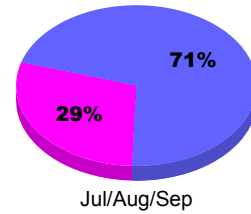

Membership Results
2011-2012

Membership
2010-2011

Month	Net Memb Goal	Actual New Memb	Actual Dropped Memb	Gain/Loss of Memb	Gain/Loss of Memb
Jul/Aug/Sep		58	-79	-21	33
Totals		58	-79	-21	33

Membership Results 2011-2012

Goal, New, Dropped, Gain/Loss

Comparison of Membership Gain/Loss

Current Year Compared to the Previous Year

Gender Comparison 2011-2012

Male Female